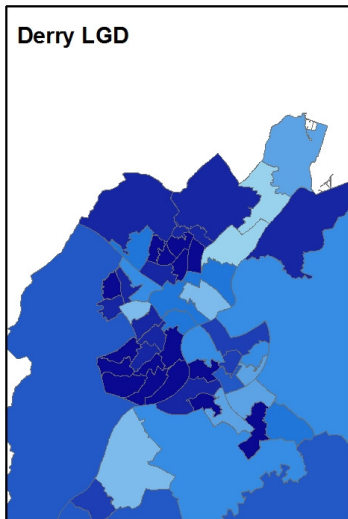

Map: Northern Ireland Multiple Deprivation Measure 2010 (Belfast and Derry LGD inset)

NI Multiple Deprivation Measure (SOA deciles)