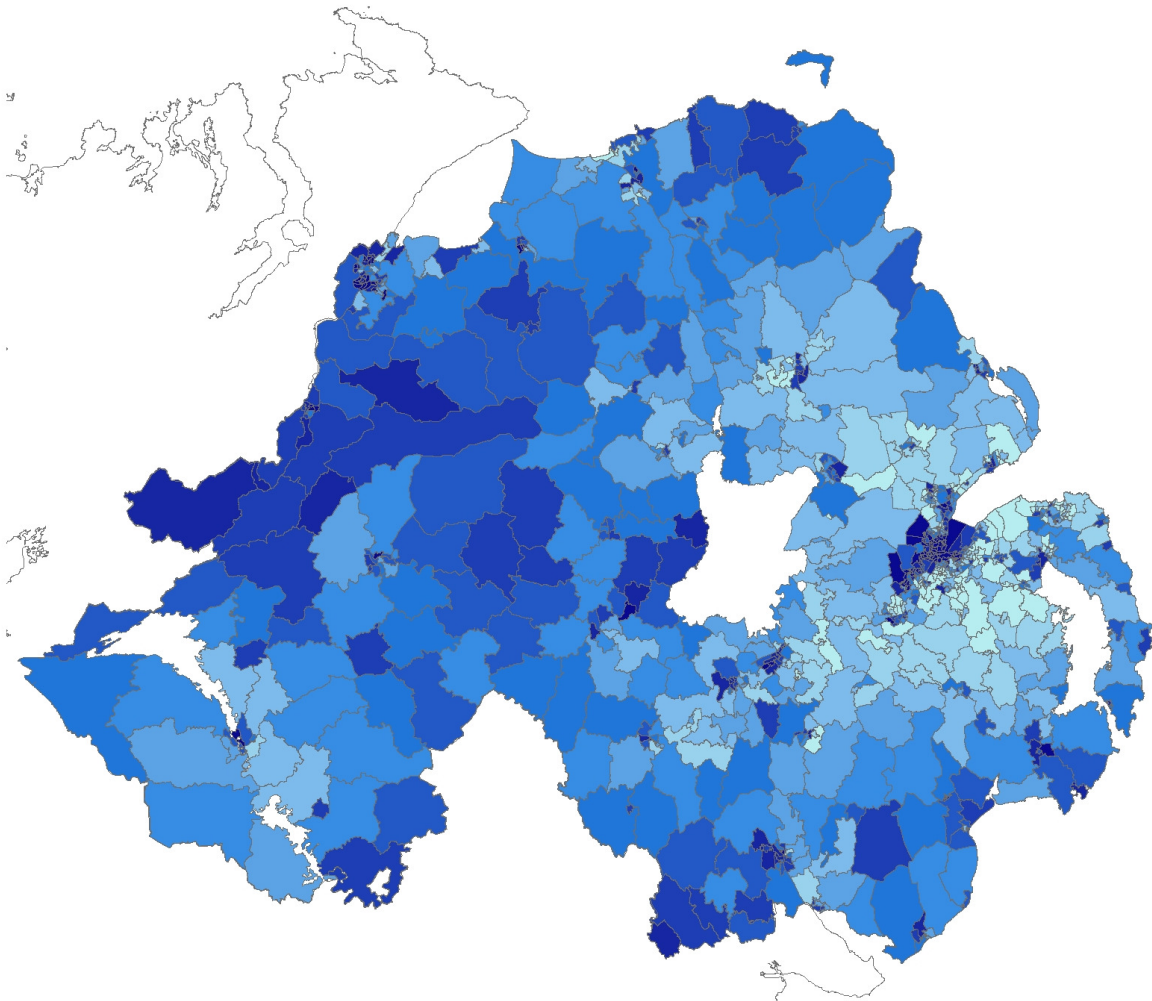

Map: Northern Ireland Multiple Deprivation Measure 2010 (Belfast and Derry LGD inset)

NI Multiple Deprivation Measure (SOA deciles)