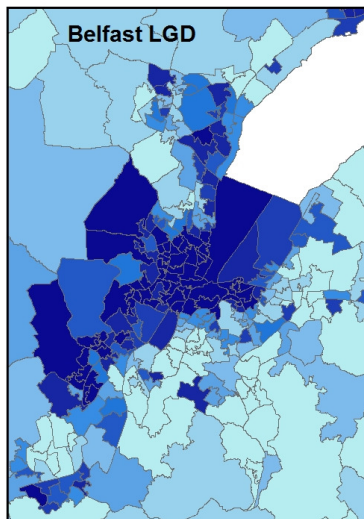

Map: Northern Ireland Multiple Deprivation Measure 2010 (Belfast and Derry LGD inset)

NI Multiple Deprivation Measure (SOA deciles)